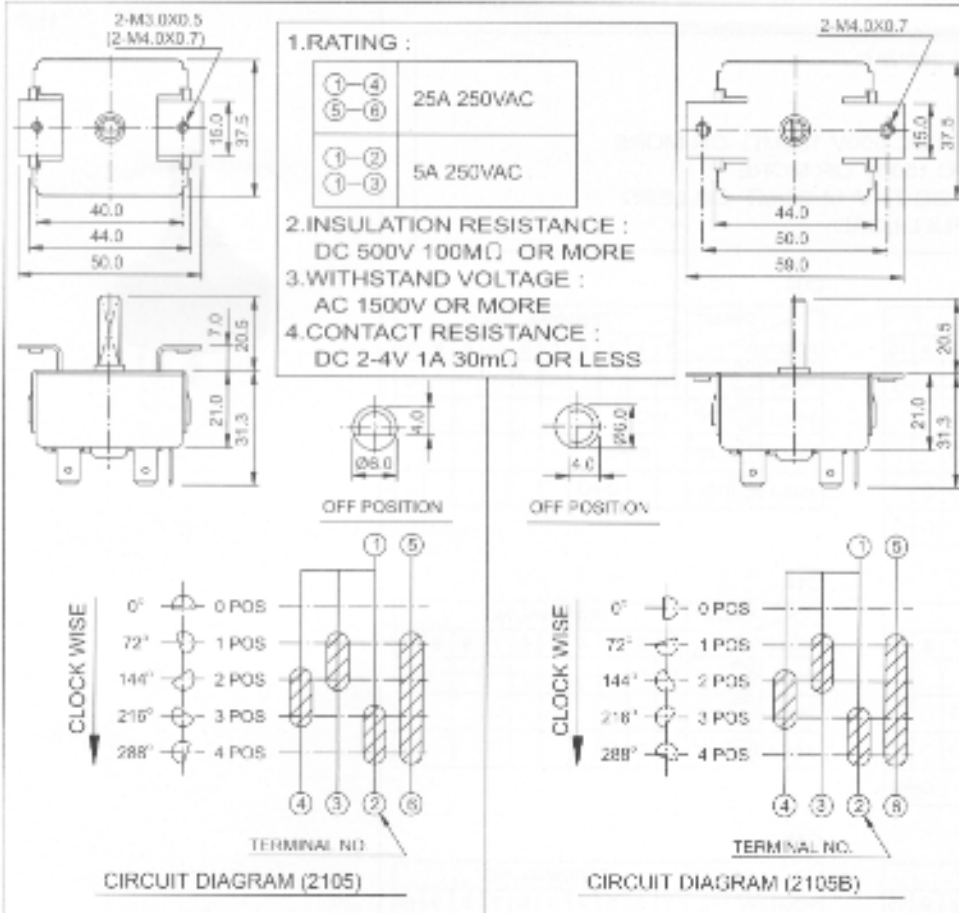

ROTARY SWITCH (FOR AIR CONDITION)

CHILY

2105

2105B

2146

SPECIFICATION :

1. RATING :

A/B - 2	25A 125VAC 1 1/4 HP 25A 250VAC 2 HP
A/B - 5	21A 125/250VAC
A/B - 1	
A/B - 3	
A/B - 4	6A 125/250VAC 1/4 HP
A/B - 6	

- 2. INSULATION RESISTANCE :** DC 500V 100M Ω OR MORE.
3. WITHSTAND VOLTAGE : AC 1000V OR MORE.
4. CONTACT RESISTANCE : DC 2-4V 1A 30m Ω OR LESS.